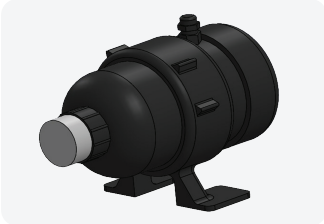

Bath Products

Air System

BLOWERS

Part #: 81B1-1020

Bulk pack 1HP, 100W heater and cord with nema plug and union
120v / 60hz

Part #: 81B1+1020

Single pack 1HP, 100W heater and cord with nema plug and union
120v / 60hz

Part #: 8141-6320

Bulk Pack 1HP, 600W heater and cord with nema plug and union and variable speed control
U.S. Patent # 8137082
120v / 60hz

Part #: 8141+6320

Single Pack 1HP, 600W heater and cord with nema plug and union and variable speed control
U.S. Patent # 8137082
120v / 60hz

Part #: 90013-02

Control panel for 8141-6320
120v / 60hz

Part #: 25569

Cable Bath for 90013-02
120v / 60hz
6 Feet Long

CHECK VALVES

Part #: 42235U

C/V-1" Unionized with 1/4lb spring

Part #: 42156

C/V-1.5" Unionized with 3/32lb spring

MANIFOLDS

Part #: 72082

3/8" barbs x 1" SPG x 1"S
with cap

Part #: 72004

3/8" SB x 1" SPG

Part #: 72005

3/8" SB x 1" SPG