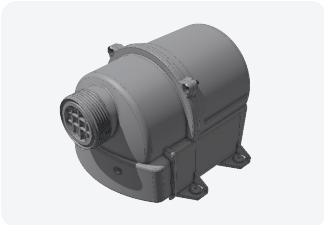

Bath Products

Air System

BLOWERS

Part #: 81B1-1020

Bulk pack 1HP, 100W heater and cord with nema plug and union
120v / 60hz

Part #: 81B1+1020

Single pack 1HP, 100W heater and cord with nema plug and union
120v / 60hz

Part #: 8141-6320

Bulk Pack 1HP, 600W heater and cord with nema plug and union and variable speed control
U.S. Patent # 8137082
120v / 60hz

Part #: 8141+6320

Single Pack 1HP, 600W heater and cord with nema plug and union and variable speed control
U.S. Patent # 8137082
120v / 60hz

Part #: 90013-02

Control panel for 8141-6320
120v / 60hz

Part #: 25569

Cable Bath for 90013-02
120v / 60hz
6 Feet Long

CHECK VALVES

Part #: 42235U

C/V-1" Unionized with 1/4lb spring

Part #: 42156

C/V-1.5" Unionized with 3/32lb spring

MANIFOLDS

Part #: 72082

3/8" barbs x 1" SPG x 1"S
with cap

Part #: 72004

3/8" SB x 1" SPG

Part #: 72005

3/8" SB x 1" SPG