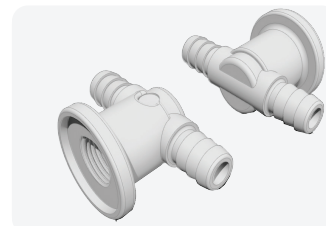

Part #: 99638

Optional remote control
for 99633
120V

AIR BUTTONS

Part #: 13082-CW

White air button

Part #: 13073-CW

White air button with
90degree tubing connection

Part #: 13085-PC

Chrome air button

Part #: 13073-PC

Chrome air button with 90
degree tubing connection

AIR JETS

Part #: 132020-V

3/8" SB US Patent #
9066634

Part #: 31-9119

Plug for 132020-V

Part #: 132020-3

Cloud jet 1/8" Inst. Rod

Part #: 102300-PC

Slimline Multi Hole air jet

Part #: 10470-V

Macro Air jet washer

Part #: 10472-V

Macro Air jet TEE body
x 3/8" Barb

Part #: 10471-V

Macro Air Jet EL Body
x 3/8" Barb

Part #: 13468-PC

Mini Air jet body
and washer

Part #: 10473-VMACH

Mini air jet EL body
x 3/8" Bar

Part #: 10474-V

Mini Air jet TEE body
x 3/8" Barb