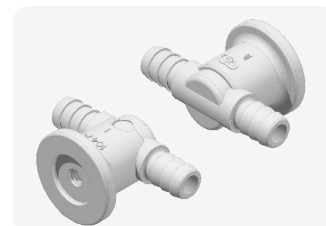

Chrome air button

Part #: 13073-PC

Chrome air button with 90
degree tubing connection

AIR JETS

Part #: 132020-V

3/8" SB US Patent #
9066634

Part #: 31-9119

Plug for 132020-V

Part #: 132020-3

Cloud jet 1/8" Inst. Rod

Part #: 102300-PC

Slimline Multi Hole air jet

Part #: 10470-V

Macro Air jet washer

Part #: 10472-V

Macro Air jet TEE body
x 3/8" Barb

Part #: 10471-V

Macro Air Jet EL Body
x 3/8" Barb

Part #: 13468-PC

Mini Air jet body
and washer

Part #: 10473-VMACH

Mini air jet EL body
x 3/8" Bar

Part #: 10474-V

Mini Air jet TEE body
x 3/8" Barb