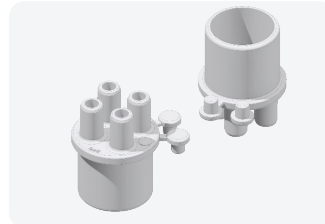

Part #: 90013-02

Control panel for 8141-6320
120v / 60hz

Part #: 25569

Cable Bath for 90013-02
120v / 60hz
6 Feet Long

CHECK VALVES

Part #: 42235U

C/V-1" Unionized with 1/4lb spring

Part #: 42156

C/V-1.5" Unionized with 3/32lb spring

MANIFOLDS

Part #: 72082

3/8" barbs x 1" SPG x 1"S
with cap

Part #: 72004

3/8" SB x 1" SPG

Part #: 72005

3/8" SB x 1" SPG

TUBING/HOSE

Part #: 63038

3/8" ID white vinyl tubing
x 200 linear feet

Part #: 63016

1/8" ID red air button tubing
x 500 linear feet

Part #: 63096

Clamp for 3/8" ID Tubing

Part #: 63098

Clamp for 3/4" ID Tubing

Part #: 63099

Clamp for 1" ID Tubing

CONTROLS - PNEUMATIC

Part #: 99636

On /Off
120V

Part #: 99633

On/Off with 3 speeds, 20
minute timer with and
without purge cycle
120V