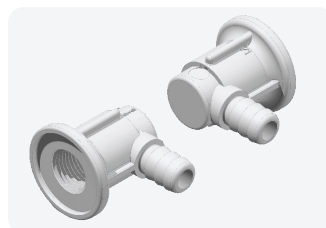

Part #: 99638

Optional remote control
for 99633
120V

AIR BUTTONS

Part #: 13082-CW

White air button

Part #: 13073-CW

White air button with
90degree tubing connection

Part #: 13085-PC

Chrome air button

Part #: 13073-PC

Chrome air button with 90
degree tubing connection

AIR JETS

Part #: 132020-V

3/8" SB US Patent #
9066634

Part #: 31-9119

Plug for 132020-V

Part #: 132020-3

Cloud jet 1/8" Inst. Rod

Part #: 102300-PC

Slimline Multi Hole air jet

Part #: 10470-V

Macro Air jet washer

Part #: 10472-V

Macro Air jet TEE body
x 3/8" Barb

Part #: 10471-V

Macro Air Jet EL Body
x 3/8" Barb

Part #: 13468-PC

Mini Air jet body
and washer

Part #: 10473-VMACH

Mini air jet EL body
x 3/8" Bar

Part #: 10474-V

Mini Air jet TEE body
x 3/8" Barb