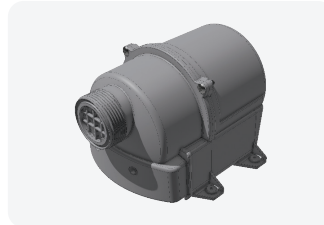

Bath Products

Air System

BLOWERS

Part #: 81B1-1020

Bulk pack 1HP, 100W heater and cord with nema plug and union
120v / 60hz

Part #: 81B1+1020

Single pack 1HP, 100W heater and cord with nema plug and union
120v / 60hz

Part #: 8141-6320

Bulk Pack 1HP, 600W heater and cord with nema plug and union and variable speed control
U.S. Patent # 8137082
120v / 60hz

Part #: 8141+6320

Single Pack 1HP, 600W heater and cord with nema plug and union and variable speed control
U.S. Patent # 8137082
120v / 60hz

Part #: 90013-02

Control panel for 8141-6320
120v / 60hz

Part #: 25569

Cable Bath for 90013-02
120v / 60hz
6 Feet Long

CHECK VALVES

Part #: 42235U

C/V-1" Unionized with 1/4lb spring

Part #: 42156

C/V-1.5" Unionized with 3/32lb spring

MANIFOLDS

Part #: 72082

3/8" barbs x 1" SPG x 1"S
with cap

Part #: 72004

3/8" SB x 1" SPG

Part #: 72005

3/8" SB x 1" SPG