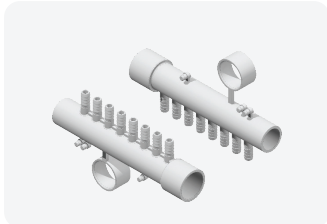

Part #: 90013-02

Control panel for 8141-6320
120v / 60hz

Part #: 25569

Cable Bath for 90013-02
120v / 60hz
6 Feet Long

CHECK VALVES

Part #: 42235U

C/V-1" Unionized with 1/4lb spring

Part #: 42156

C/V-1.5" Unionized with 3/32lb spring

MANIFOLDS

Part #: 72082

3/8" barbs x 1" SPG x 1"S
with cap

Part #: 72004

3/8" SB x 1" SPG

Part #: 72005

3/8" SB x 1" SPG

TUBING/HOSE

Part #: 63038

3/8" ID white vinyl tubing
x 200 linear feet

Part #: 63016

1/8" ID red air button tubing
x 500 linear feet

Part #: 63096

Clamp for 3/8" ID Tubing

Part #: 63098

Clamp for 3/4" ID Tubing

Part #: 63099

Clamp for 1" ID Tubing

CONTROLS - PNEUMATIC

Part #: 99636

On /Off
120V

Part #: 99633

On/Off with 3 speeds, 20
minute timer with and
without purge cycle
120V