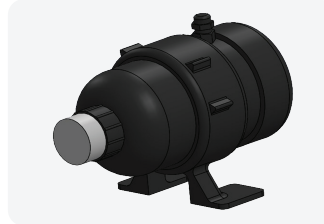

Bath Products

Air System

BLOWERS

Part #: 81B1-1020

Bulk pack 1HP, 100W heater and cord with nema plug and union
120v / 60hz

Part #: 81B1+1020

Single pack 1HP, 100W heater and cord with nema plug and union
120v / 60hz

Part #: 8141-6320

Bulk Pack 1HP, 600W heater and cord with nema plug and union and variable speed control
U.S. Patent # 8137082
120v / 60hz

Part #: 8141+6320

Single Pack 1HP, 600W heater and cord with nema plug and union and variable speed control
U.S. Patent # 8137082
120v / 60hz

Part #: 90013-02

Control panel for 8141-6320
120v / 60hz

Part #: 25569

Cable Bath for 90013-02
120v / 60hz
6 Feet Long

CHECK VALVES

Part #: 42235U

C/V-1" Unionized with 1/4lb spring

Part #: 42156

C/V-1.5" Unionized with 3/32lb spring

MANIFOLDS

Part #: 72082

3/8" barbs x 1" SPG x 1"S
with cap

Part #: 72004

3/8" SB x 1" SPG

Part #: 72005

3/8" SB x 1" SPG