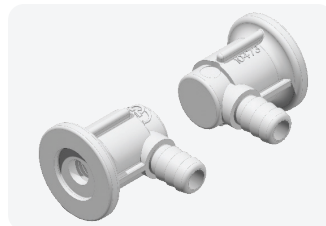

Part #: 99638

Optional remote control
for 99633
120V

AIR BUTTONS

Part #: 13082-CW

White air button

Part #: 13073-CW

White air button with
90degree tubing connection

Part #: 13085-PC

Chrome air button

Part #: 13073-PC

Chrome air button with 90
degree tubing connection

AIR JETS

Part #: 132020-V

3/8" SB US Patent #
9066634

Part #: 31-9119

Plug for 132020-V

Part #: 132020-3

Cloud jet 1/8" Inst. Rod

Part #: 102300-PC

Slimline Multi Hole air jet

Part #: 10470-V

Macro Air jet washer

Part #: 10472-V

Macro Air jet TEE body
x 3/8" Barb

Part #: 10471-V

Macro Air Jet EL Body
x 3/8" Barb

Part #: 13468-PC

Mini Air jet body
and washer

Part #: 10473-VMACH

Mini air jet EL body
x 3/8" Bar

Part #: 10474-V

Mini Air jet TEE body
x 3/8" Barb