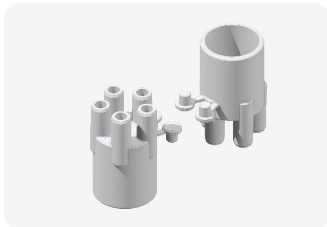

Part #: 90013-02

Control panel for 8141-6320
120v / 60hz

Part #: 25569

Cable Bath for 90013-02
120v / 60hz
6 Feet Long

CHECK VALVES

Part #: 42235U

C/V-1" Unionized with 1/4lb spring

Part #: 42156

C/V-1.5" Unionized with 3/32lb spring

MANIFOLDS

Part #: 72082

3/8" barbs x 1" SPG x 1"S
with cap

Part #: 72004

3/8" SB x 1" SPG

Part #: 72005

3/8" SB x 1" SPG

TUBING/HOSE

Part #: 63038

3/8" ID white vinyl tubing
x 200 linear feet

Part #: 63016

1/8" ID red air button tubing
x 500 linear feet

Part #: 63096

Clamp for 3/8" ID Tubing

Part #: 63098

Clamp for 3/4" ID Tubing

Part #: 63099

Clamp for 1" ID Tubing

CONTROLS - PNEUMATIC

Part #: 99636

On /Off
120V

Part #: 99633

On/Off with 3 speeds, 20
minute timer with and
without purge cycle
120V