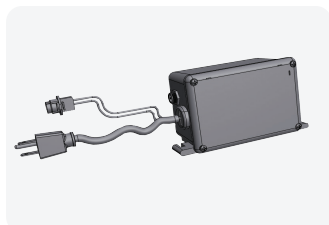

Bath Products

Chromotherapy

Chromotherapy Parts

Part #: 59200

2" Bath light Front access

Part #: 59925

Re-lamping tool for 59200

Part #: 59350

3-1/2" Bath light front access with re-lamping tool

Part #: 59007M

6LED bulb 12V AC

Part #: 59915

Transformer box with Air Switch – 120v to 12v

Part #: 59915EP

Transformer box with Air Switch – 120v to 12v with extra female amp plug - U.S. Patent # 8,890,357

Part #: 59102

Bulb Cable with 2 pin amp plug

AIR BUTTONS

Part #: 13082-CW

White air button

Part #: 13073-CW

White air button with 90degree tubing connection

Part #: 13085-PC

Chrome air button

Part #: 13073-PC

Chrome air button with 90 degree tubing connection

Tubing / Hose

Part #: 63016

1/8" ID red air button tubing
x 500 linear feet

Contact a sales representative
United States - sales@balboawater.com
Europe - europe@balboawater.com