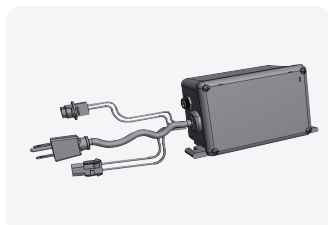

Bath Products

Chromotherapy

Chromotherapy Parts

Part #: 59200

2" Bath light Front access

Part #: 59925

Re-lamping tool for 59200

Part #: 59350

3-1/2" Bath light front access with re-lamping tool

Part #: 59007M

6LED bulb 12V AC

Part #: 59915

Transformer box with Air Switch – 120v to 12v

Part #: 59915EP

Transformer box with Air Switch – 120v to 12v with extra female amp plug - U.S. Patent # 8,890,357

Part #: 59102

Bulb Cable with 2 pin amp plug

AIR BUTTONS

Part #: 13082-CW

White air button

Part #: 13073-CW

White air button with 90degree tubing connection

Part #: 13085-PC

Chrome air button

Part #: 13073-PC

Chrome air button with 90 degree tubing connection

Tubing / Hose

Part #: 63016

1/8" ID red air button tubing
x 500 linear feet

Contact a sales representative
United States - sales@balboawater.com
Europe - europe@balboawater.com