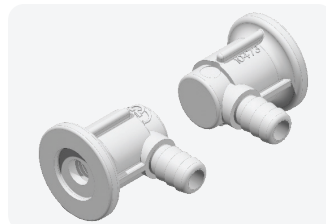

Part #: 99638

Optional remote control
for 99633
120V

AIR BUTTONS

Part #: 13082-CW

White air button

Part #: 13073-CW

White air button with
90degree tubing connection

Part #: 13085-PC

Chrome air button

Part #: 13073-PC

Chrome air button with 90
degree tubing connection

AIR JETS

Part #: 132020-V

3/8" SB US Patent #
9066634

Part #: 31-9119

Plug for 132020-V

Part #: 132020-3

Cloud jet 1/8" Inst. Rod

Part #: 102300-PC

Slimline Multi Hole air jet

Part #: 10470-V

Macro Air jet washer

Part #: 10472-V

Macro Air jet TEE body
x 3/8" Barb

Part #: 10471-V

Macro Air Jet EL Body
x 3/8" Barb

Part #: 13468-PC

Mini Air jet body
and washer

Part #: 10473-VMACH

Mini air jet EL body
x 3/8" Bar

Part #: 10474-V

Mini Air jet TEE body
x 3/8" Barb