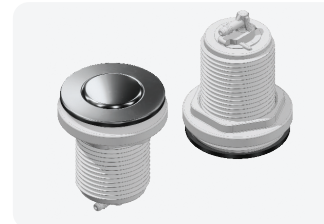

Clamp for 3/4" ID Tubing

Part #: 63099

Clamp for 1" ID Tubing

CONTROLS - PNEUMATIC

Part #: 99636

On /Off
120V

Part #: 99633

On/Off with 3 speeds, 20
minute timer with and
without purge cycle
120V

Part #: 99638

Optional remote control
for 99633
120V

AIR BUTTONS

Part #: 13082-CW

White air button

Part #: 13073-CW

White air button with
90degree tubing connection

Part #: 13085-PC

Chrome air button

Part #: 13073-PC

Chrome air button with 90
degree tubing connection

AIR JETS

Part #: 132020-V

3/8" SB US Patent #
9066634

Part #: 31-9119

Plug for 132020-V

Part #: 132020-3

Cloud jet 1/8" Inst. Rod

Part #: 102300-PC

Slimline Multi Hole air jet

Part #: 10470-V

Macro Air jet washer

Part #: 10472-V

Macro Air jet TEE body
x 3/8" Barb