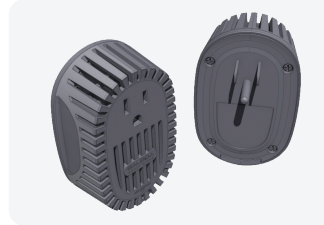

TUBING/HOSE

Part #: 63038

3/8" ID white vinyl tubing
x 200 linear feet

Part #: 63016

1/8" ID red air button tubing
x 500 linear feet

Part #: 63096

Clamp for 3/8" ID Tubing

Part #: 63098

Clamp for 3/4" ID Tubing

Part #: 63099

Clamp for 1" ID Tubing

CONTROLS - PNEUMATIC

Part #: 99636

On /Off
120V

Part #: 99633

On/Off with 3 speeds, 20
minute timer with and
without purge cycle
120V

Part #: 99638

Optional remote control
for 99633
120V

AIR BUTTONS

Part #: 13082-CW

White air button

Part #: 13073-CW

White air button with
90degree tubing connection

Part #: 13085-PC

Chrome air button

Part #: 13073-PC

Chrome air button with 90
degree tubing connection

AIR JETS

Part #: 132020-V

3/8" SB US Patent #
9066634

Part #: 31-9119

Plug for 132020-V