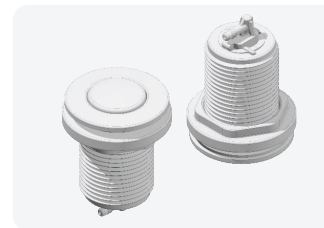

Clamp for 3/4" ID Tubing

Part #: 63099

Clamp for 1" ID Tubing

CONTROLS - PNEUMATIC

Part #: 99636

On /Off
120V

Part #: 99633

On/Off with 3 speeds, 20
minute timer with and
without purge cycle
120V

Part #: 99638

Optional remote control
for 99633
120V

AIR BUTTONS

Part #: 13082-CW

White air button

Part #: 13073-CW

White air button with
90degree tubing connection

Part #: 13085-PC

Chrome air button

Part #: 13073-PC

Chrome air button with 90
degree tubing connection

AIR JETS

Part #: 132020-V

3/8" SB US Patent #
9066634

Part #: 31-9119

Plug for 132020-V

Part #: 132020-3

Cloud jet 1/8" Inst. Rod

Part #: 102300-PC

Slimline Multi Hole air jet

Part #: 10470-V

Macro Air jet washer

Part #: 10472-V

Macro Air jet TEE body
x 3/8" Barb