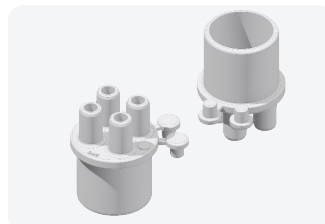

Part #: 90013-02

Control panel for 8141-6320
120v / 60hz

Part #: 25569

Cable Bath for 90013-02
120v / 60hz

CHECK VALVES

Part #: 42235U

C/V-1" Unionized with 1/4lb spring

Part #: 42156

C/V-1.5" Unionized with 3/32lb spring

MANIFOLDS

Part #: 72082

3/8" barbs x 1" SPG x 1"S
with cap

Part #: 72004

3/8" SB x 1" SPG

Part #: 72005

3/8" SB x 1" SPG

TUBING/HOSE

Part #: 63038

3/8" ID white vinyl tubing
x 200 linear feet

Part #: 63016

1/8" ID red air button tubing
x 500 linear feet

Part #: 63096

Clamp for 3/8" ID Tubing

Part #: 63098

Clamp for 3/4" ID Tubing

Part #: 63099

Clamp for 1" ID Tubing

CONTROLS - PNEUMATIC

Part #: 99636

On /Off
120V

Part #: 99633

On/Off with 3 speeds, 20
minute timer with and
without purge cycle
120V