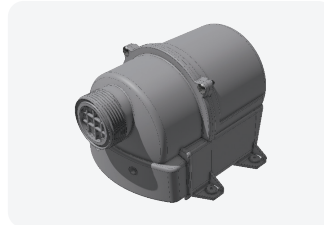

Bath Products

Air System

BLOWERS

Part #: 81B1-1020

Bulk pack 1HP, 100W heater and cord with nema plug and union
120v / 60hz

Part #: 81B1+1020

Single pack 1HP, 100W heater and cord with nema plug and union
120v / 60hz

Part #: 8141-6320

Bulk Pack 1HP, 600W heater and cord with nema plug and union and variable speed control
U.S. Patent # 8137082
120v / 60hz

Part #: 8141+6320

Single Pack 1HP, 600W heater and cord with nema plug and union and variable speed control
U.S. Patent # 8137082
120v / 60hz

Part #: 90013-02

Control panel for 8141-6320
120v / 60hz

Part #: 25569

Cable Bath for 90013-02
120v / 60hz

CHECK VALVES

Part #: 42235U

C/V-1" Unionized with 1/4lb spring

Part #: 42156

C/V-1.5" Unionized with 3/32lb spring

MANIFOLDS

Part #: 72082

3/8" barbs x 1" SPG x 1"S
with cap

Part #: 72004

3/8" SB x 1" SPG

Part #: 72005

3/8" SB x 1" SPG