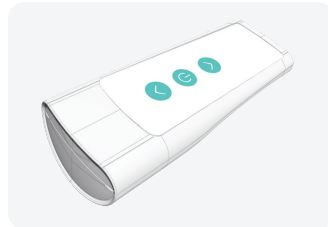

Clamp for 3/4" ID Tubing

Part #: 63099

Clamp for 1" ID Tubing

CONTROLS - PNEUMATIC

Part #: 99636

On /Off
120V

Part #: 99633

On/Off with 3 speeds, 20
minute timer with and
without purge cycle
120V

Part #: 99638

Optional remote control
for 99633
120V

AIR BUTTONS

Part #: 13082-CW

White air button

Part #: 13073-CW

White air button with
90degree tubing connection

Part #: 13085-PC

Chrome air button

Part #: 13073-PC

Chrome air button with 90
degree tubing connection

AIR JETS

Part #: 132020-V

3/8" SB US Patent #
9066634

Part #: 31-9119

Plug for 132020-V