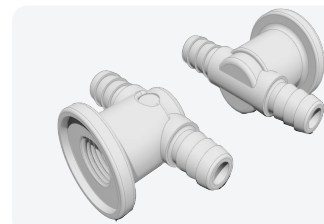

Part #: 99638

Optional remote control
for 99633
120V

AIR BUTTONS

Part #: 13082-CW

White air button

Part #: 13073-CW

White air button with
90degree tubing connection

Part #: 13085-PC

Chrome air button

Part #: 13073-PC

Chrome air button with 90
degree tubing connection

AIR JETS

Part #: 132020-V

3/8" SB US Patent #
9066634

Part #: 31-9119

Plug for 132020-V

Part #: 132020-3

Cloud jet 1/8" Inst. Rod

Part #: 102300-PC

Slimline Multi Hole air jet

Part #: 10470-V

Macro Air jet washer

Part #: 10472-V

Macro Air jet TEE body
x 3/8" Barb

Part #: 10471-V

Macro Air Jet EL Body
x 3/8" Barb

Part #: 13468-PC

Mini Air jet body
and washer

Part #: 10473-VMACH

Mini air jet EL body
x 3/8" Bar

Part #: 10474-V

Mini Air jet TEE body
x 3/8" Barb