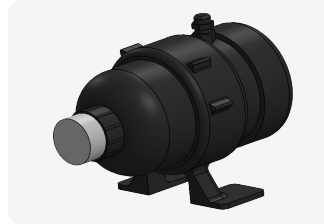

Bath Products

Air System

BLOWERS

Part #: 81B1-1020

Bulk pack 1HP, 100W heater and cord with nema plug and union
120v / 60hz

Part #: 81B1+1020

Single pack 1HP, 100W heater and cord with nema plug and union
120v / 60hz

Part #: 8141-6320

Bulk Pack 1HP, 600W heater and cord with nema plug and union and variable speed control
U.S. Patent # 8137082
120v / 60hz

Part #: 8141+6320

Single Pack 1HP, 600W heater and cord with nema plug and union and variable speed control
U.S. Patent # 8137082
120v / 60hz

Part #: 90013-02

Control panel for 8141-6320
120v / 60hz

Part #: 25569

Cable Bath for 90013-02
120v / 60hz

CHECK VALVES

Part #: 42235U

C/V-1" Unionized with 1/4lb spring

Part #: 42156

C/V-1.5" Unionized with 3/32lb spring

MANIFOLDS

Part #: 72082

3/8" barbs x 1" SPG x 1"S
with cap

Part #: 72004

3/8" SB x 1" SPG

Part #: 72005

3/8" SB x 1" SPG