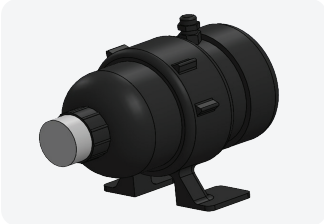

Bath Products

Air System

BLOWERS

Part #: 81B1-1020

Bulk pack 1HP, 100W heater and cord with nema plug and union
120v / 60hz

Part #: 81B1+1020

Single pack 1HP, 100W heater and cord with nema plug and union
120v / 60hz

Part #: 8141-6320

Bulk Pack 1HP, 600W heater and cord with nema plug and union and variable speed control
U.S. Patent # 8137082
120v / 60hz

Part #: 8141+6320

Single Pack 1HP, 600W heater and cord with nema plug and union and variable speed control
U.S. Patent # 8137082
120v / 60hz

Part #: 90013-02

Control panel for 8141-6320
120v / 60hz

Part #: 25569

Cable Bath for 90013-02
120v / 60hz

CHECK VALVES

Part #: 42235U

C/V-1" Unionized with 1/4lb spring

Part #: 42156

C/V-1.5" Unionized with 3/32lb spring

MANIFOLDS

Part #: 72082

3/8" barbs x 1" SPG x 1"S
with cap

Part #: 72004

3/8" SB x 1" SPG

Part #: 72005

3/8" SB x 1" SPG