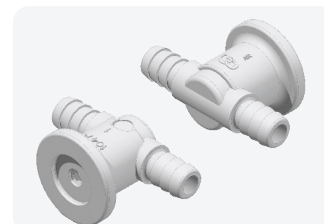

Part #: 99638

Optional remote control
for 99633
120V

AIR BUTTONS

Part #: 13082-CW

White air button

Part #: 13073-CW

White air button with
90degree tubing connection

Part #: 13085-PC

Chrome air button

Part #: 13073-PC

Chrome air button with 90
degree tubing connection

AIR JETS

Part #: 132020-V

3/8" SB US Patent #
9066634

Part #: 31-9119

Plug for 132020-V

Part #: 132020-3

Cloud jet 1/8" Inst. Rod

Part #: 102300-PC

Slimline Multi Hole air jet

Part #: 10470-V

Macro Air jet washer

Part #: 10472-V

Macro Air jet TEE body
x 3/8" Barb

Part #: 10471-V

Macro Air Jet EL Body
x 3/8" Barb

Part #: 13468-PC

Mini Air jet body
and washer

Part #: 10473-VMACH

Mini air jet EL body
x 3/8" Bar

Part #: 10474-V

Mini Air jet TEE body
x 3/8" Barb