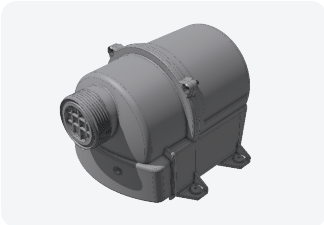

Bath Products

Air System

BLOWERS

Part #: 81B1-1020

Bulk pack 1HP, 100W heater and cord with nema plug and union
120v / 60hz

Part #: 81B1+1020

Single pack 1HP, 100W heater and cord with nema plug and union
120v / 60hz

Part #: 8141-6320

Bulk Pack 1HP, 600W heater and cord with nema plug and union and variable speed control
U.S. Patent # 8137082
120v / 60hz

Part #: 8141+6320

Single Pack 1HP, 600W heater and cord with nema plug and union and variable speed control
U.S. Patent # 8137082
120v / 60hz

Part #: 90013-02

Control panel for 8141-6320
120v / 60hz

Part #: 25569

Cable Bath for 90013-02
120v / 60hz

CHECK VALVES

Part #: 42235U

C/V-1" Unionized with 1/4lb spring

Part #: 42156

C/V-1.5" Unionized with 3/32lb spring

MANIFOLDS

Part #: 72082

3/8" barbs x 1" SPG x 1"S
with cap

Part #: 72004

3/8" SB x 1" SPG

Part #: 72005

3/8" SB x 1" SPG