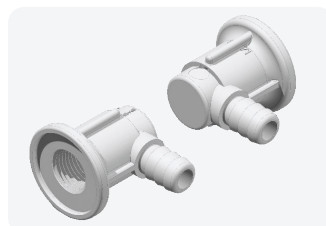

Part #: 99638

Optional remote control
for 99633
120V

AIR BUTTONS

Part #: 13082-CW

White air button

Part #: 13073-CW

White air button with
90degree tubing connection

Part #: 13085-PC

Chrome air button

Part #: 13073-PC

Chrome air button with 90
degree tubing connection

AIR JETS

Part #: 132020-V

3/8" SB US Patent #
9066634

Part #: 31-9119

Plug for 132020-V

Part #: 132020-3

Cloud jet 1/8" Inst. Rod

Part #: 102300-PC

Slimline Multi Hole air jet

Part #: 10470-V

Macro Air jet washer

Part #: 10472-V

Macro Air jet TEE body
x 3/8" Barb

Part #: 10471-V

Macro Air Jet EL Body
x 3/8" Barb

Part #: 13468-PC

Mini Air jet body
and washer

Part #: 10473-VMACH

Mini air jet EL body
x 3/8" Bar

Part #: 10474-V

Mini Air jet TEE body
x 3/8" Barb