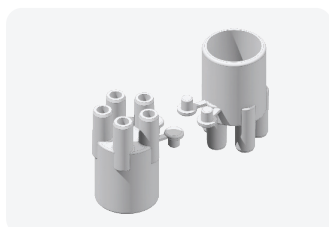

Part #: 90013-02

Control panel for 8141-6320
120v / 60hz

Part #: 25569

Cable Bath for 90013-02
120v / 60hz

CHECK VALVES

Part #: 42235U

C/V-1" Unionized with 1/4lb spring

Part #: 42156

C/V-1.5" Unionized with 3/32lb spring

MANIFOLDS

Part #: 72082

3/8" barbs x 1" SPG x 1"S
with cap

Part #: 72004

3/8" SB x 1" SPG

Part #: 72005

3/8" SB x 1" SPG

TUBING/HOSE

Part #: 63038

3/8" ID white vinyl tubing
x 200 linear feet

Part #: 63016

1/8" ID red air button tubing
x 500 linear feet

Part #: 63096

Clamp for 3/8" ID Tubing

Part #: 63098

Clamp for 3/4" ID Tubing

Part #: 63099

Clamp for 1" ID Tubing

CONTROLS - PNEUMATIC

Part #: 99636

On /Off
120V

Part #: 99633

On/Off with 3 speeds, 20
minute timer with and
without purge cycle
120V