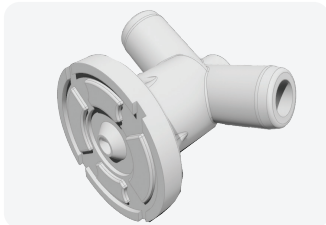

Clamp for 3/4" ID Tubing

Part #: 63099

Clamp for 1" ID Tubing

CONTROLS - PNEUMATIC

Part #: 99636

On /Off
120V

Part #: 99633

On/Off with 3 speeds, 20
minute timer with and
without purge cycle
120V

Part #: 99638

Optional remote control
for 99633
120V

AIR BUTTONS

Part #: 13082-CW

White air button

Part #: 13073-CW

White air button with
90degree tubing connection

Part #: 13085-PC

Chrome air button

Part #: 13073-PC

Chrome air button with 90
degree tubing connection

AIR JETS

Part #: 132020-V

3/8" SB US Patent #
9066634

Part #: 31-9119

Plug for 132020-V

Part #: 132020-3

Cloud jet 1/8" Inst. Rod

Part #: 102300-PC

Slimline Multi Hole air jet

Part #: 10470-V

Macro Air jet washer

Part #: 10472-V

Macro Air jet TEE body
x 3/8" Barb