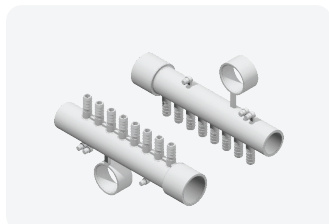

Part #: 90013-02

Control panel for 8141-6320
120v / 60hz

Part #: 25569

Cable Bath for 90013-02
120v / 60hz

CHECK VALVES

Part #: 42235U

C/V-1" Unionized with 1/4lb spring

Part #: 42156

C/V-1.5" Unionized with 3/32lb spring

MANIFOLDS

Part #: 72082

3/8" barbs x 1" SPG x 1"S
with cap

Part #: 72004

3/8" SB x 1" SPG

Part #: 72005

3/8" SB x 1" SPG

TUBING/HOSE

Part #: 63038

3/8" ID white vinyl tubing
x 200 linear feet

Part #: 63016

1/8" ID red air button tubing
x 500 linear feet

Part #: 63096

Clamp for 3/8" ID Tubing

Part #: 63098

Clamp for 3/4" ID Tubing

Part #: 63099

Clamp for 1" ID Tubing

CONTROLS - PNEUMATIC

Part #: 99636

On /Off
120V

Part #: 99633

On/Off with 3 speeds, 20
minute timer with and
without purge cycle
120V