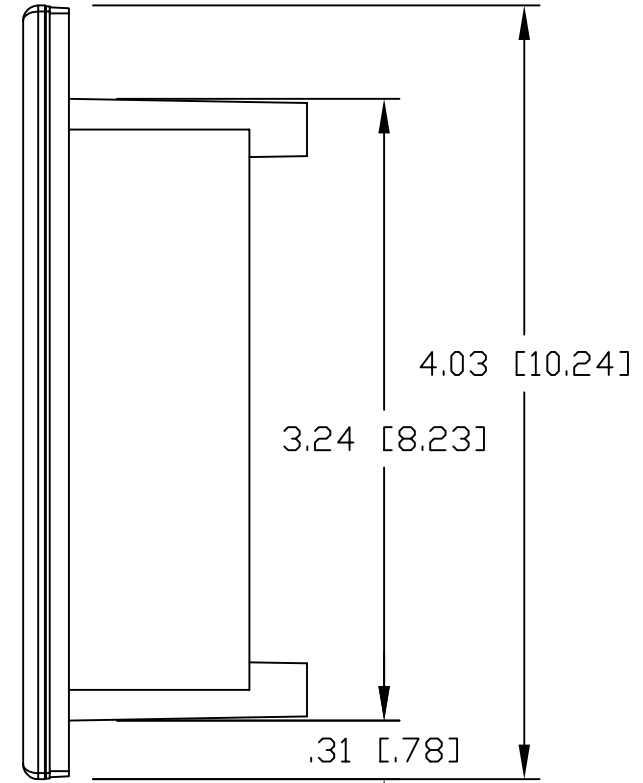

# ST3 Cutout Template

## NOTE:

To print actual size, set Page Scaling to NONE in the acrobat print dialog

CONFIDENTIAL  
NOT TO BE COPIED WITHOUT  
WRITTEN PERMISSION  
BALBOA WATER GROUP  
COPYRIGHTED  
PRODUCT DRAWINGS  
© 2020 BALBOA WATER GROUP