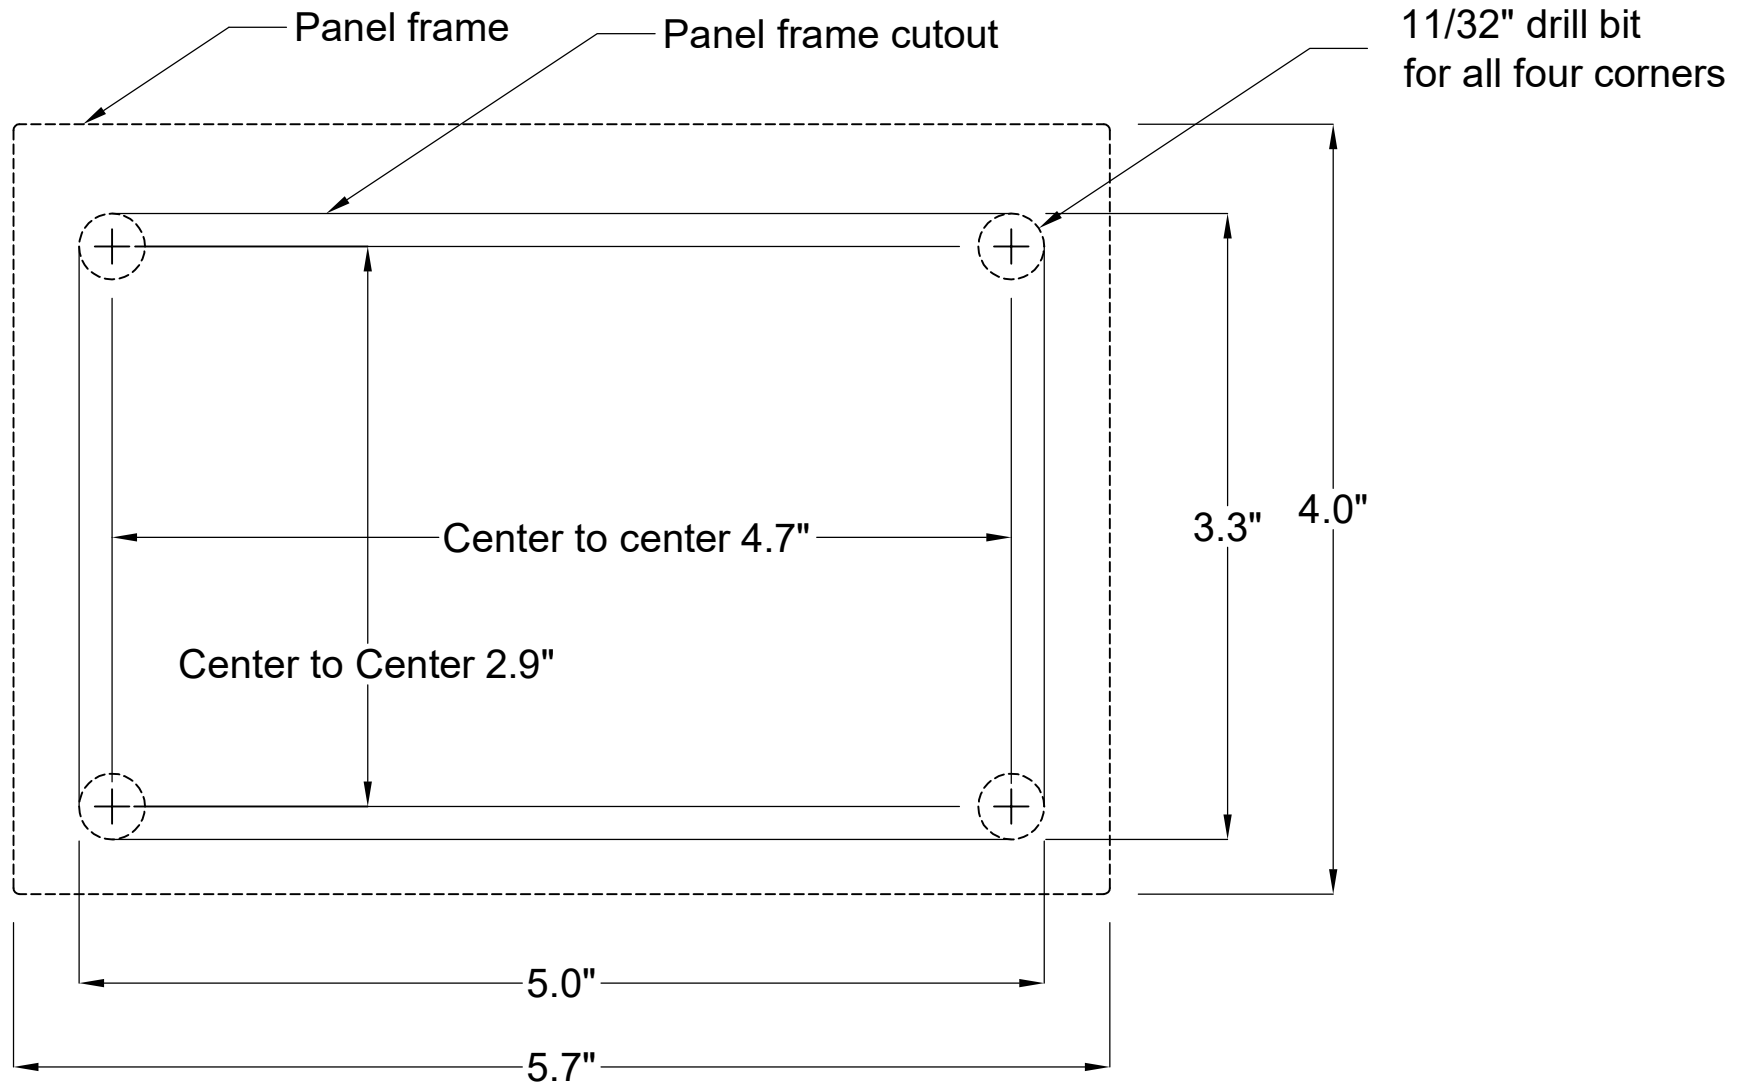

# ST3 Cutout Template

## NOTE:

To print actual size, set Page Scaling to NONE in the acrobat print dialog

CONFIDENTIAL  
NOT TO BE COPIED WITHOUT  
WRITTEN PERMISSION  
BALBOA WATER GROUP  
COPYRIGHTED  
PRODUCT DRAWINGS  
© 2020 BALBOA WATER GROUP