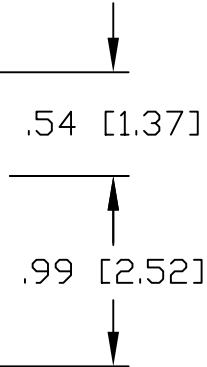

ST3+ Cutout Template

NOTE:

To print actual size, set Page Scaling to NONE in the acrobat print dialog

CONFIDENTIAL
NOT TO BE COPIED WITHOUT
WRITTEN PERMISSION
BALBOA WATER GROUP
COPYRIGHTED
PRODUCT DRAWINGS
© 2020 BALBOA WATER GROUP