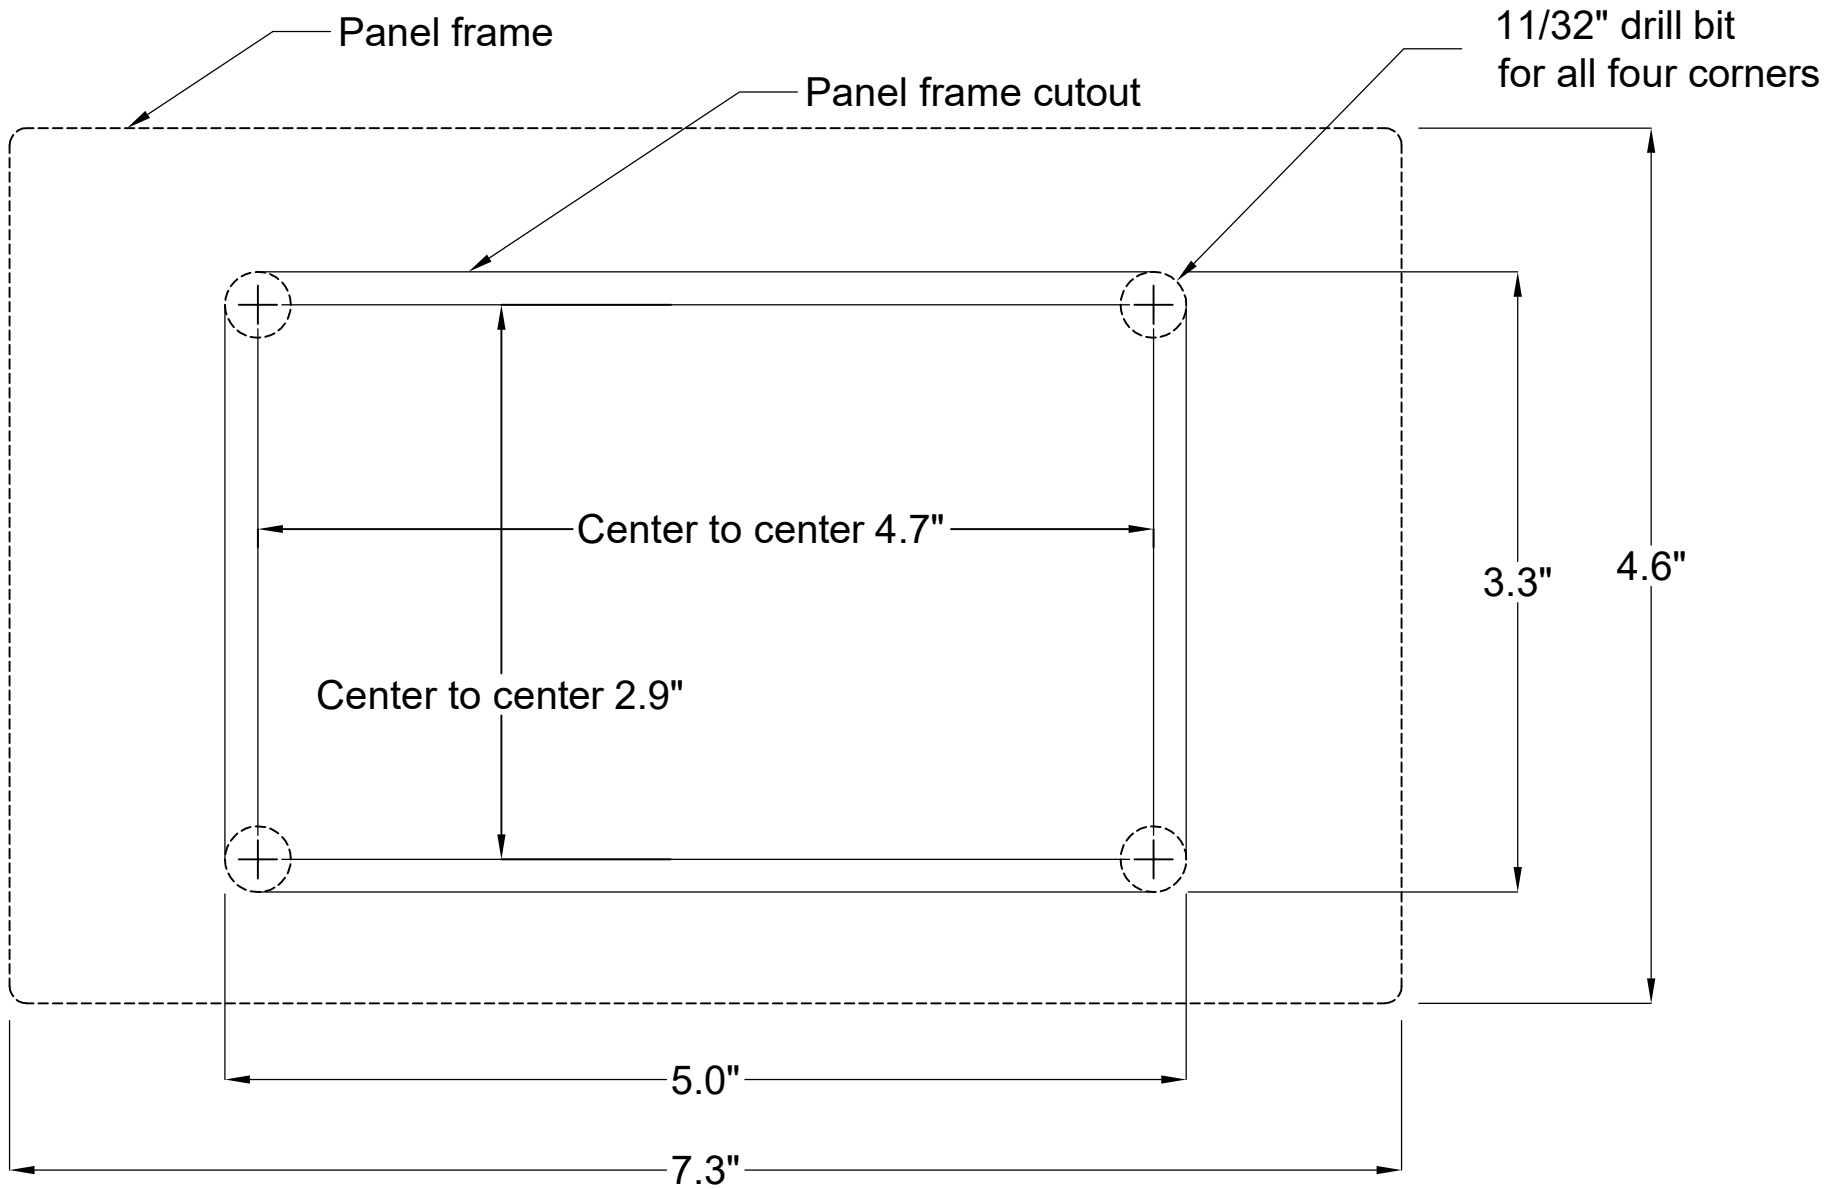

ST3+ Cutout Template

NOTE:

To print actual size, set Page Scaling to NONE in the acrobat print dialog

CONFIDENTIAL
NOT TO BE COPIED WITHOUT
WRITTEN PERMISSION
BALBOA WATER GROUP
COPYRIGHTED
PRODUCT DRAWINGS
© 2020 BALBOA WATER GROUP