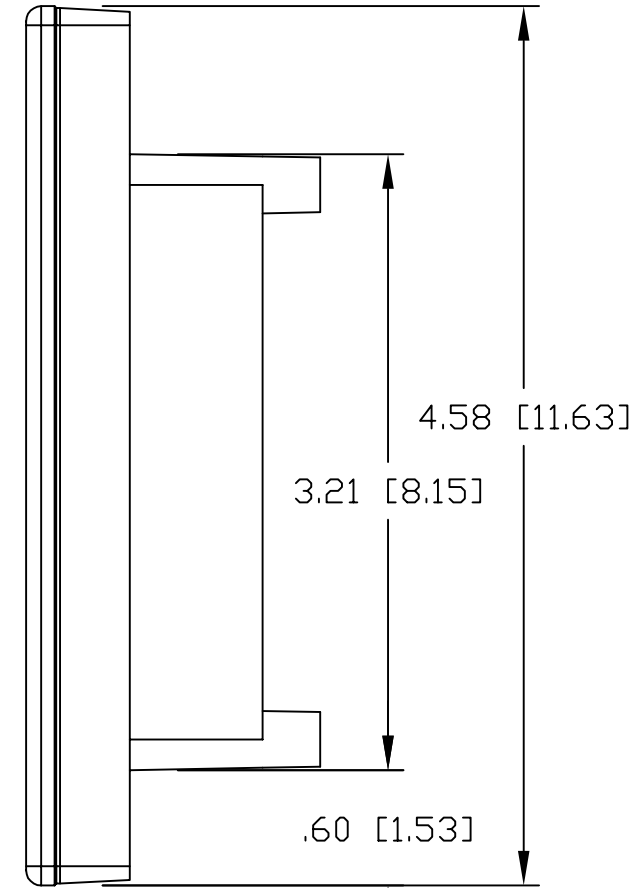

ST3+ Cutout Template

NOTE:

To print actual size, set Page Scaling to NONE in the acrobat print dialog

CONFIDENTIAL
NOT TO BE COPIED WITHOUT
WRITTEN PERMISSION
BALBOA WATER GROUP
COPYRIGHTED
PRODUCT DRAWINGS
© 2020 BALBOA WATER GROUP