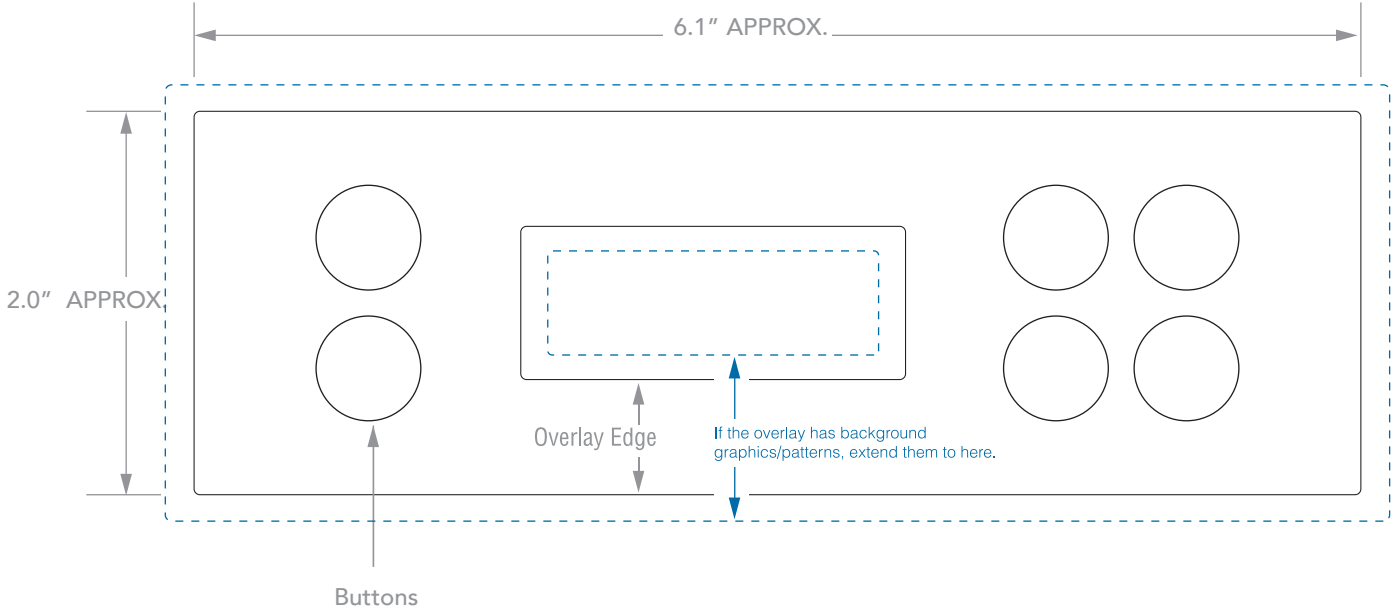

# Overlay Graphics Template (TP500)

Use this to create overlay graphics only. Do not use this template to create a die cut tool.

PRODUCT DRAWINGS  
© 2019 BALBOA WATER GROUP

CONFIDENTIAL

BALBOA WATER GROUP  
COPY RIGHTED