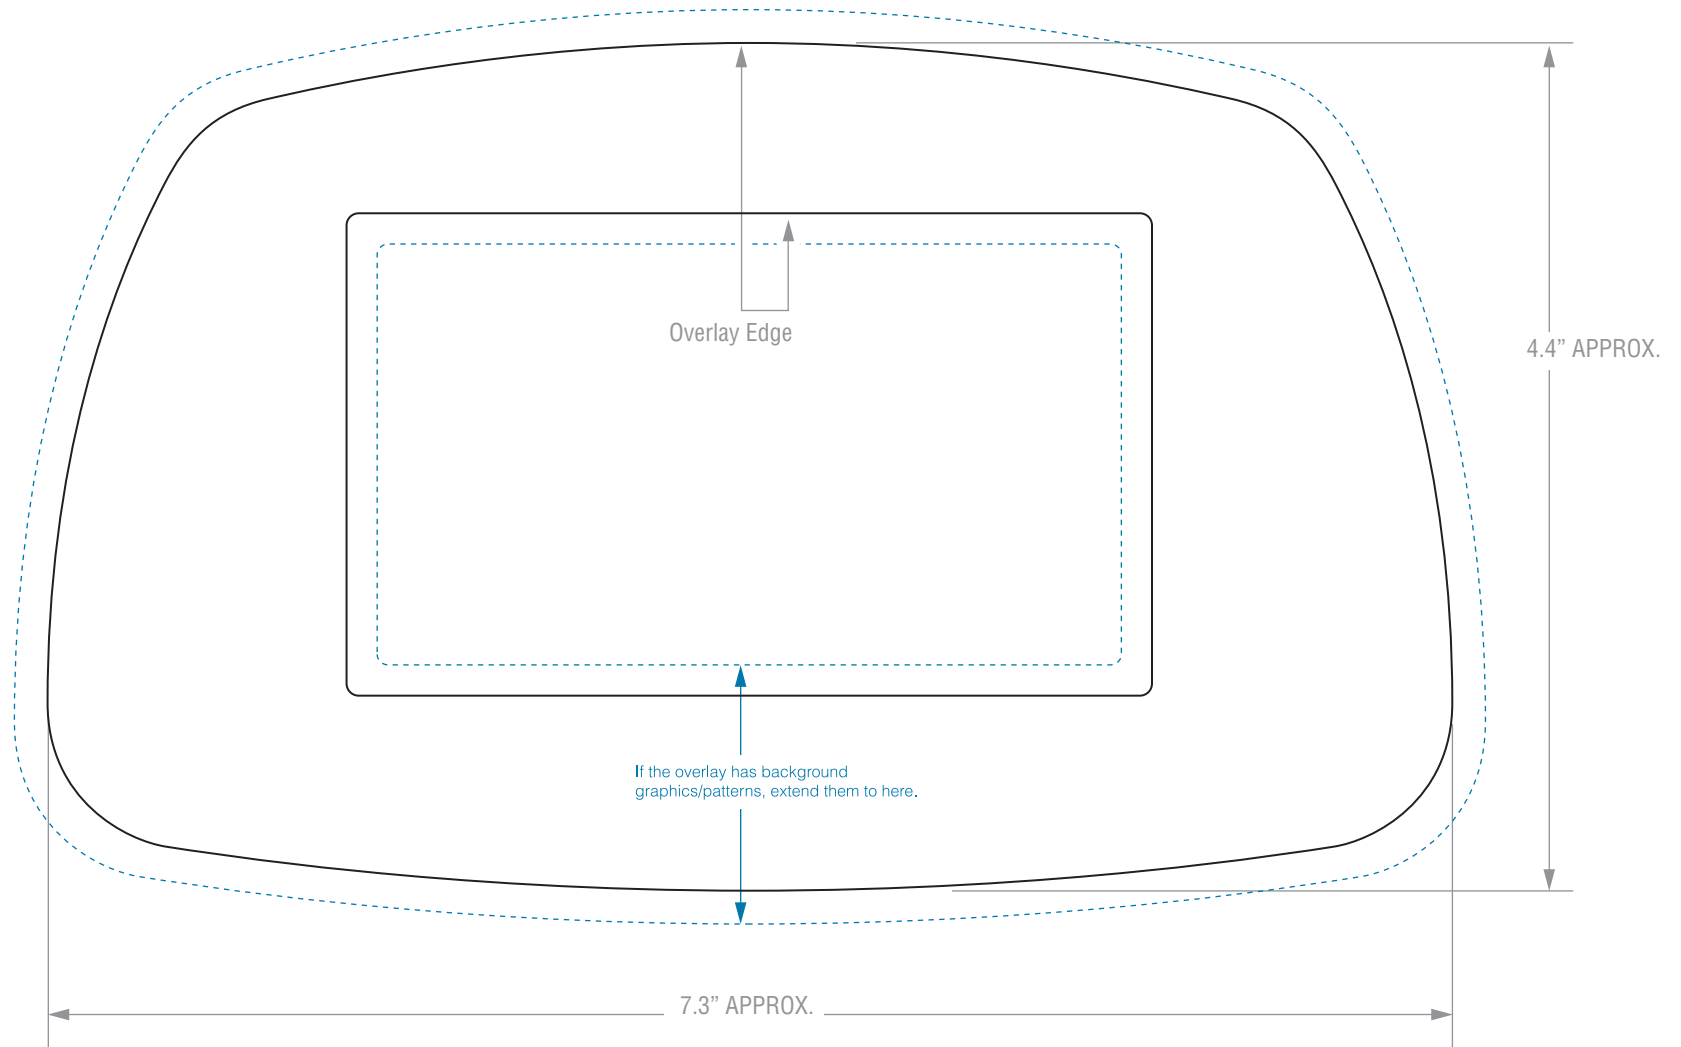

Overlay Graphics Template (spaTouch 2)

Use this to create overlay graphics only. Do not use this template to create a die cutting tool.

PRODUCT DRAWINGS
© 2018 BALBOA WATER GROUP

CONFIDENTIAL

BALBOA WATER GROUP
COPY RIGHTED