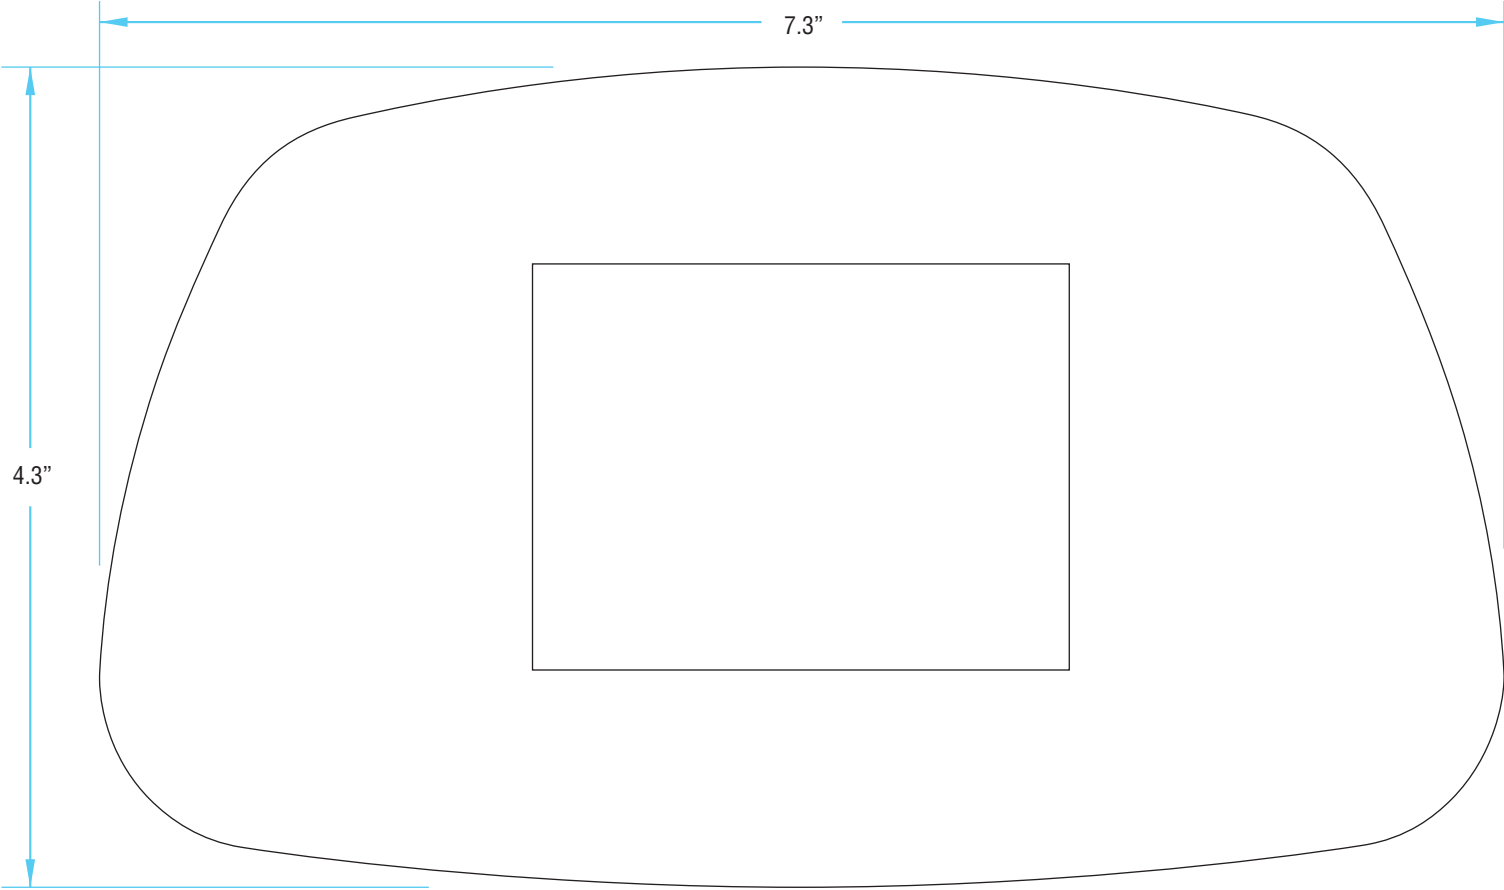

Overlay Graphics Template (Spa Touch, trapezoid)

Use this to create overlay graphics only. Do not use this template to create a die cutting tool.

PROPRIETARY AND CONFIDENTIAL

THIS DRAWING CONTAINS INFORMATION WHICH IS THE PROPRIETARY PROPERTY OF BALBOA WATER GROUP. REPRODUCTION IN WHOLE OR IN PART WITHOUT EXPRESS WRITTEN PERMISSION IS PROHIBITED.